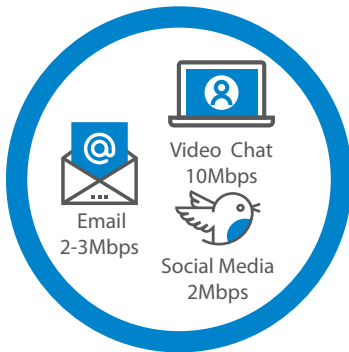

Dispelling the Myths of Connection Speed

Speed Matters

Low Speed / Low Capacity

- Low Video Quality
- Distortion / Delays
- Limited Bandwidth for Minimal Online Activity

Existing CAT 4 LTE
Educational Market Solution